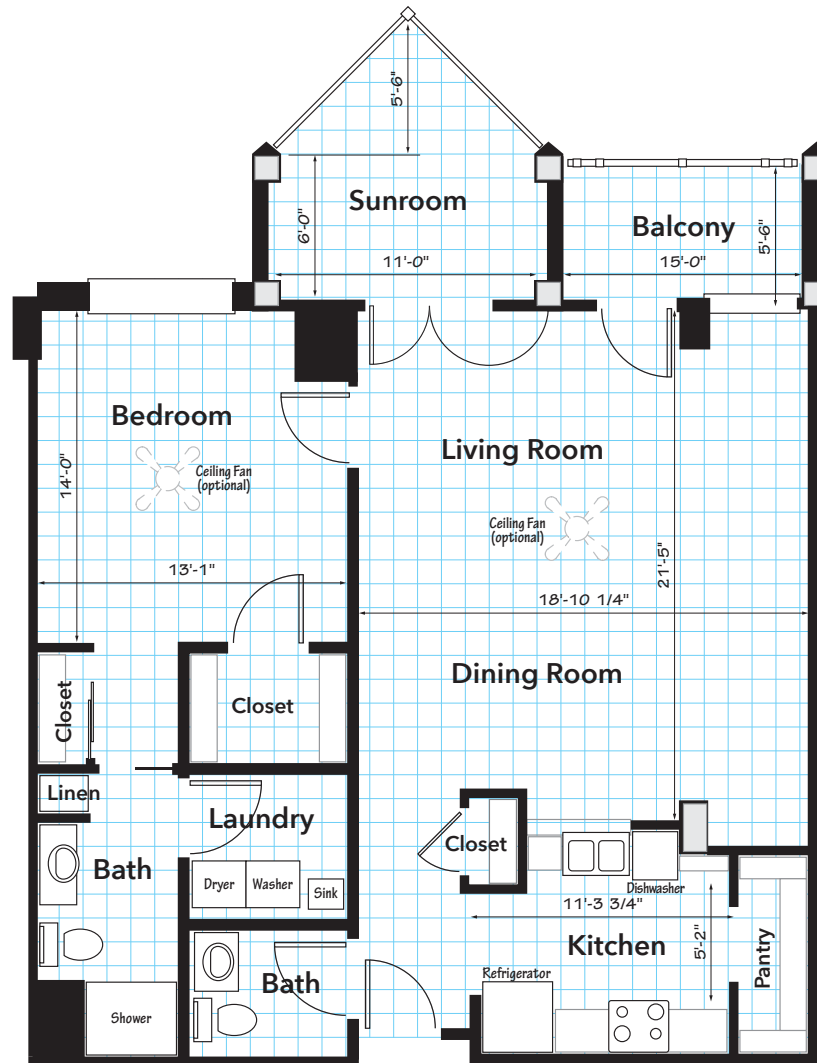

The Miami | 1,173 sq. ft.

The Buckeye | 1,173 sq. ft.

PENTHOUSE