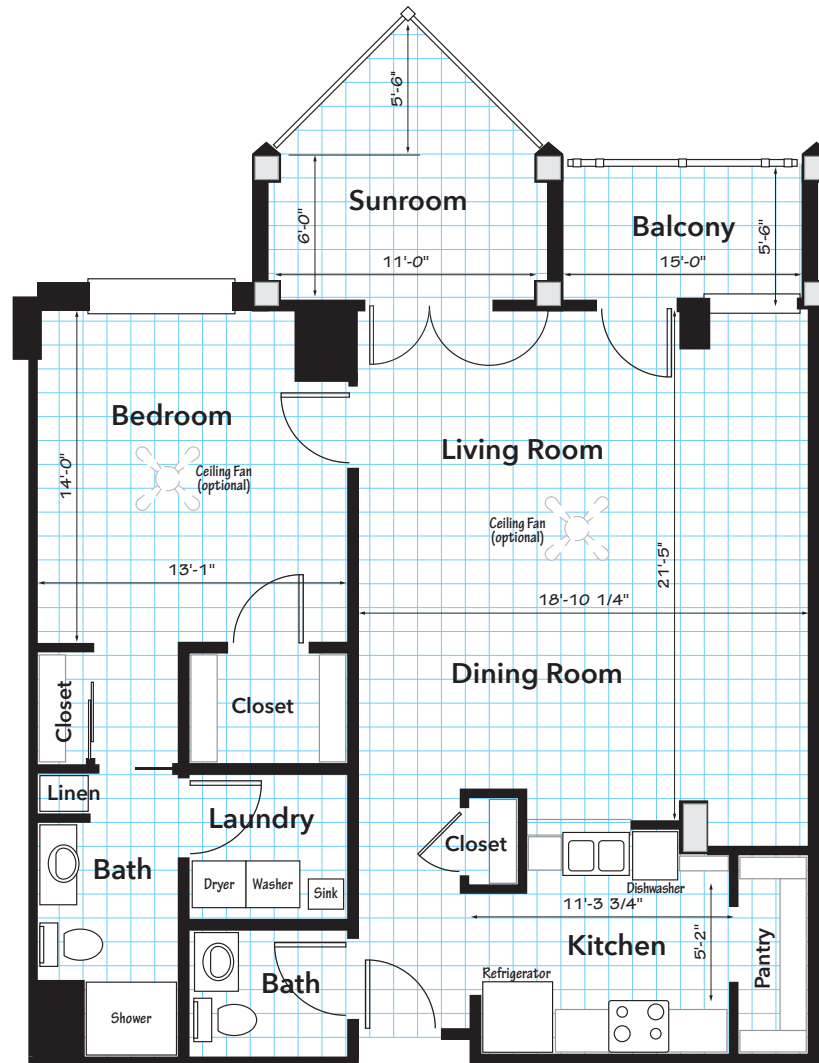

The Miami | 1,173 sq. ft.

The Buckeye | 1,173 sq. ft.

PENTHOUSE